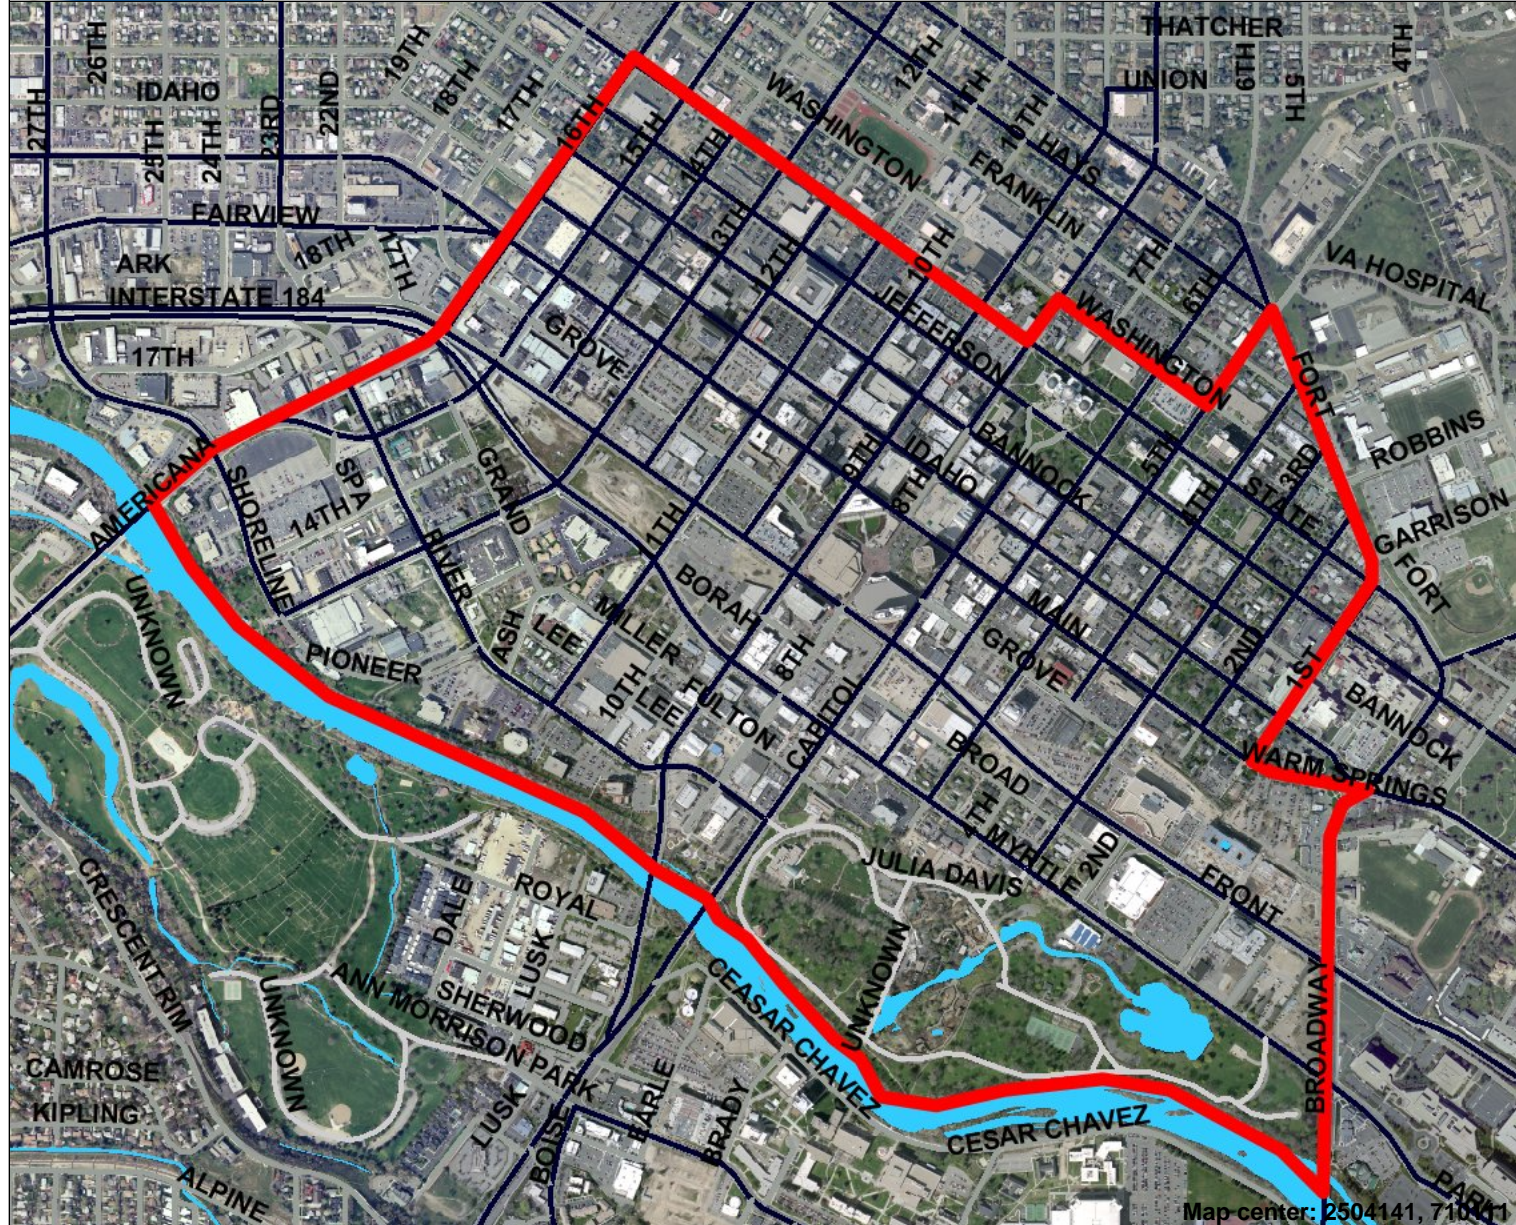

# Downtown NA - Aerial Map

- ### Legend
- Roads
    - UNKNOWN
    - INTERSTATE
    - LOCAL
    - MAJOR COLLECTOR
    - MINOR ARTERIAL
    - PARKS
    - PRINCIPAL ARTERIAL
    - PRIVATE
    - SECTION LINE
  - Railroads
  - Water
  - 2003 Color Ortho Photos

Scale: 1:19,322

Map center: 2504141, 710411

This map is a user generated static output from an Internet mapping site and is for general reference only. Data layers that appear on this map may or may not be accurate, current, or otherwise reliable. THIS MAP IS NOT TO BE USED FOR NAVIGATION. Use and distribution of this map subject to copyright and disclaimer notices at [www.geocortex.net](http://www.geocortex.net).